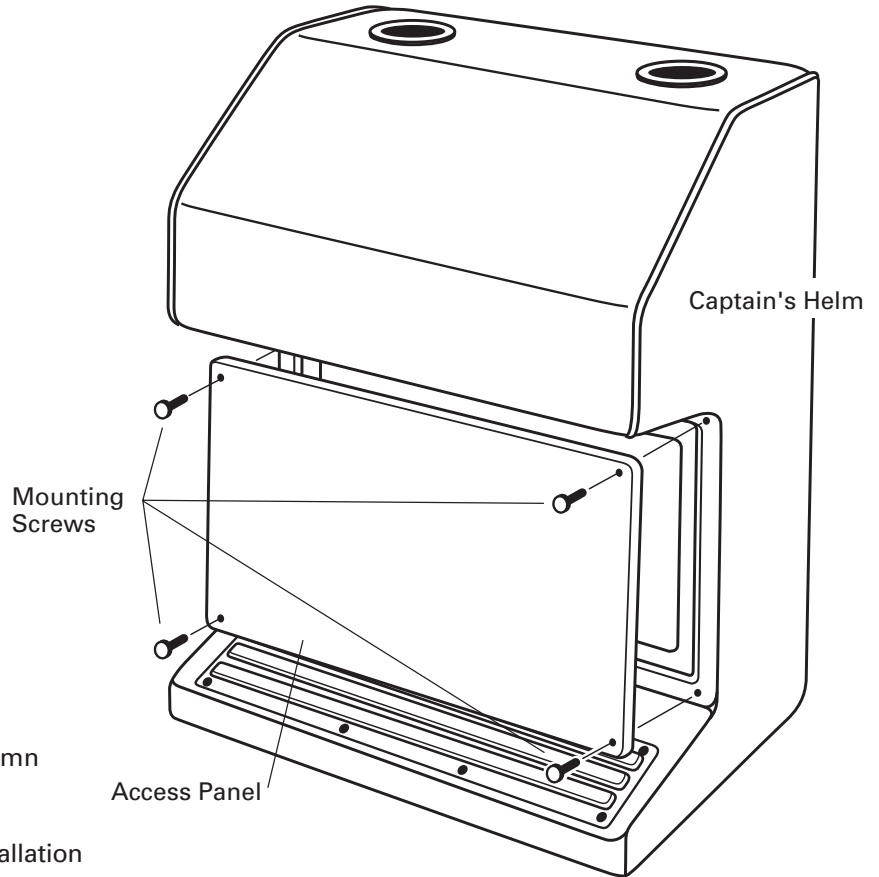

STEERING CONSOLE ASSEMBLY INSTRUCTIONS

PACKAGE CONTENTS

Helm with mounted upholstered access cover panel.

To Remove Access Cover Panel

1. Remove 4 oval head mounting screws and countersunk washers.
2. Remove cover panel.

To Mount Access Panel

1. Reverse instructions above to mount panel and tighten fasteners by hand. Do not over tighten or screws will strip out plastic.

NOTE

- When mounting steering wheel assembly and throttle control, trim only vinyl necessary to clear component through hole.
- Adequate upholstery material for steering column bezel and throttle cover plate must remain for plate to securely overlap and capture vinyl.
- Follow manufacturers specific directions for installation of steering assembly and throttle control.
- When mounting throttle directly to helm please consult your local marine professional.