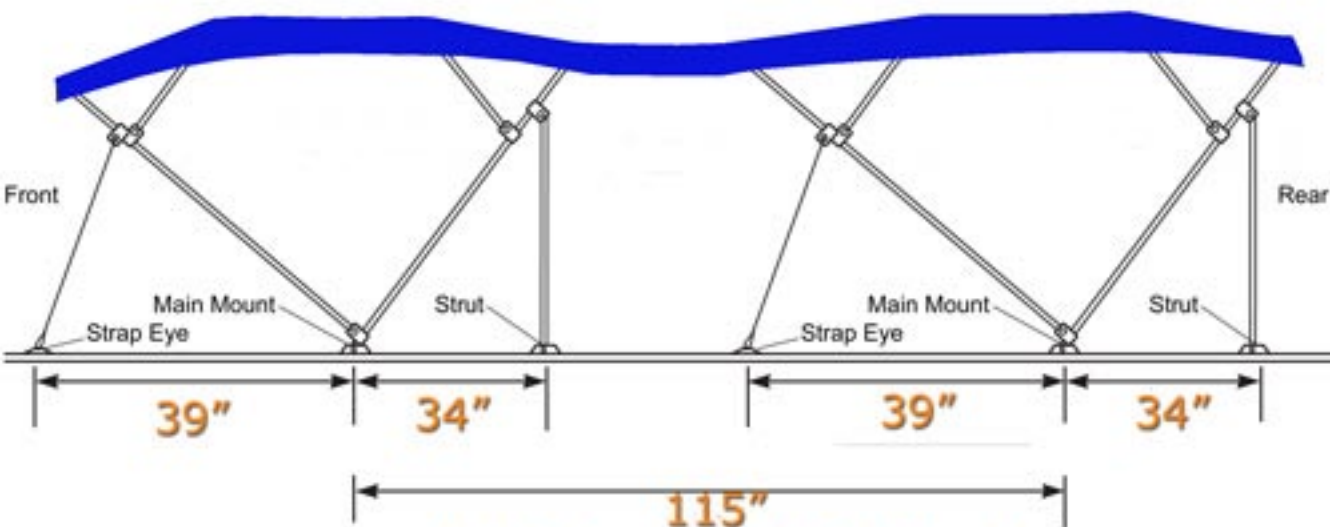

Check Your Side Gate Location To Be Sure This Top Will Work.

This Dimension Is Critical

Twin Top Mounting Diagram